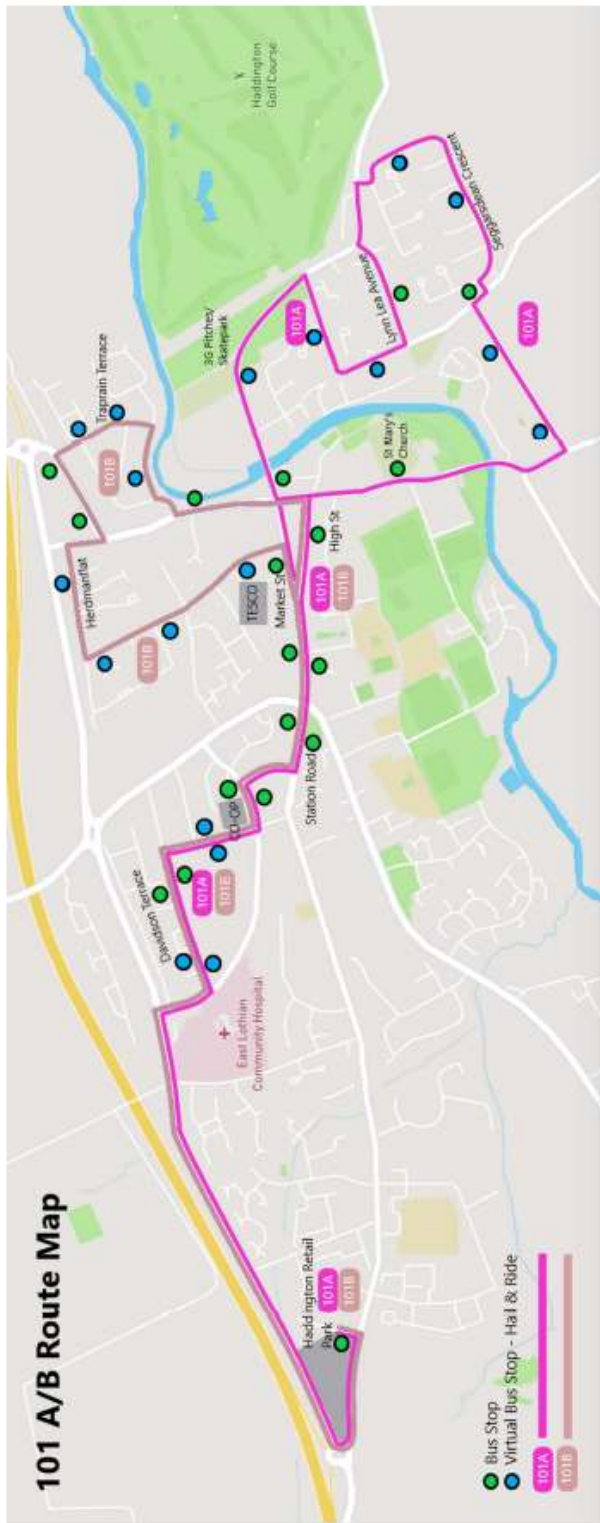

1455* - operates in reverse direction

Service 101A –

Haddington Retail Park, Haldane Avenue, Hospital Road, Davidson Terrace, Hawthornbank Road, Hopetoun Drive, Beechwood Road, Station Road, Court Street, **Market Street**, Hardgate, Sidegate, Briery Bank, Gifford Road, Monkmain Road, Seggarsdean Crescent, Seggarsdean Terrace, Lynn Lea Avenue, Kirk View, Lennox Road, Whittinghame Drive, Victoria Terrace, Hardgate, **High Street**, Court Street, Station Road, Beechwood Road, Hopetoun Drive, Hawthornbank Road, Davidson Terrace, Hospital Road, Haldane Avenue, **Haddington Retail Park**

Service 101B –

Haddington Retail Park, Haldane Avenue, Hospital Road, Davidson Terrace, Hawthornbank Road, Hopetoun Drive, Beechwood Road, Station Road, Court Street, **Market Street**, Newton Port, Victoria Park, Florabank Road, Herdmanflat, Dunbar Road, Traprain Terrace, Riverside Drive, Artillery Park, Hardgate, **High Street**, Court Street, Station Road, Beechwood Road, Hopetoun Drive, Hawthornbank Road, Davidson Terrace, Hospital Road, Haldane Avenue, **Haddington Retail Park**

Timetable valid from 4 October 2021

101 A/B

- Haddington Retail Park
- Davidson Terrace - for EL Community Hospital
- Hawthornbank Road
- Station Road
- Market Street
- Briery Bank - Seggarsdean**
- Lynn Lea Ave - Lennox Road**
- Fiorabank - Herdmanflat
- Traprain Terrace - Riverside Drive
- High Street
- Court Street
- Station Road
- Hawthornbank Road
- Davidson Terrace - for EL Community Hospital
- Haddington Retail Park